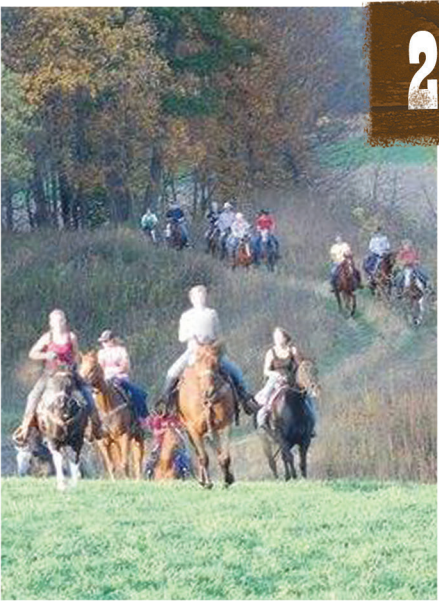

2018 IQHA Trail Ride & Trail Challenge

hosted by IQHA District 2 and Scenic View Ranch

Date: Saturday, October 6

Location: Scenic View Ranch, 409 Old Sixteen Road, Monona, Iowa

Contact: Brian Hamrick
(319) 573-0616 or Ham720@aol.com

Cost: \$30 adult rider / \$10 youth rider under 18
\$10 for non-riders

\$20 limited stalls at ranch for weekend
\$50 adult Combo Trail Ride/Trail Challenge
\$20 youth Combo Trail Ride/Trail Challenge
IQHA adult members receive \$5 discount off trail ride fee (single rider or adult combo)
(Free tie-ups and turn-outs will be available)